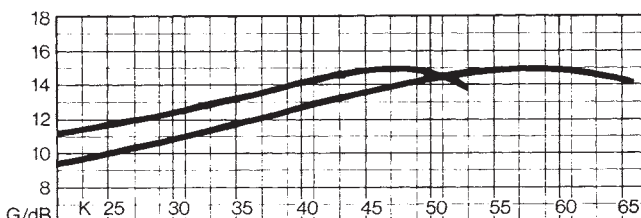

### UHF TV antennas

AU 14/60

AU 16/29-32

Type		AU 14/60	AU 16/29-32
Order no.		212126	212138
Channels		21-60	29-32
Gain	dB	8-14	15-16
Elements		16	23
Reception range	MHz	470-790	534-566
Half-power beamwidth	horiz.°	60-31	33-30
	vert.°	70-34	34-31
Front-to-back ratio	dB	20-23	23-29
Mast clamp range	mm Ø	22-60	
Length	mm	1495	2275
Windload (see page 46)	N	32.3	66.5
Packing/Weight	pc/kg	1/1.7	1/2.5
Packing dimensions	mm	1510 x 360 x 180	1180 x 340 x 120

### Gain representations for range antennas

AOI 65

AON 65

AOP 52/AOP 65

AOS 32/AOS 65

AOT 65

AU 14/60