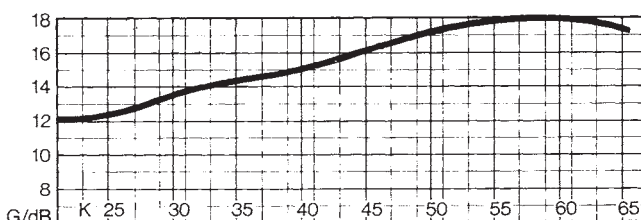

### UHF TV antennas

AU 14/60

AU 16/29-32

Type		AU 14/60	AU 16/29-32
Order no.		212126	212138
Channels		21-60	29-32
Gain	dB	8-14	15-16
Elements		16	23
Reception range	MHz	470-790	534-566
Half-power beamwidth	horiz.°	60-31	33-30
	vert.°	70-34	34-31
Front-to-back ratio	dB	20-23	23-29
Mast clamp range	mm Ø	22-60	
Length	mm	1495	2275
Windload (see page 46)	N	32.3	66.5
Packing/Weight	pc/kg	1/1.7	1/2.5
Packing dimensions	mm	1510 x 360 x 180	1180 x 340 x 120

### Gain representations for range antennas

AOI 65

AON 65

AOP 52/AOP 65

AOS 32/AOS 65

AOT 65

AU 14/60