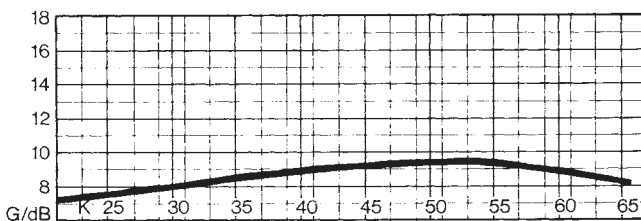

Gain representations for range antennas

AOI 65