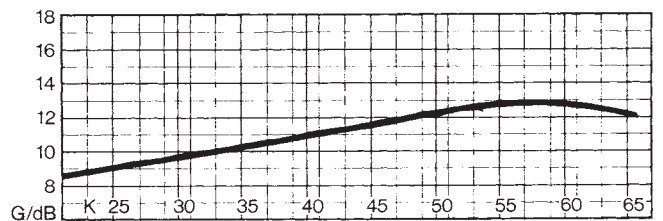

UHF TV Antennas

DVB

Digital Video
Broadcasting
suitable for DVB-T (B IV/V)

UHF TV antennas

Type		AU 14/60	AU 16/29-32
Order no.		212126	212138
Channels		21-60	29-32
Gain	dB	8-14	15-16
Elements		16	23
Reception range	MHz	470-790	534-566
Half-power beamwidth	horiz.°	60-31	33-30
	vert.°	70-34	34-31
Front-to-back ratio	dB	20-23	23-29
Mast clamp range	mm Ø	22-60	
Length	mm	1495	2275
Windload (see page 46)	N	32.3	66.5
Packing/Weight	pc/kg	1/1.7	1/2.5
Packing dimensions	mm	1510 x 360 x 180	1180 x 340 x 120

Gain representations for range antennas

AON 65