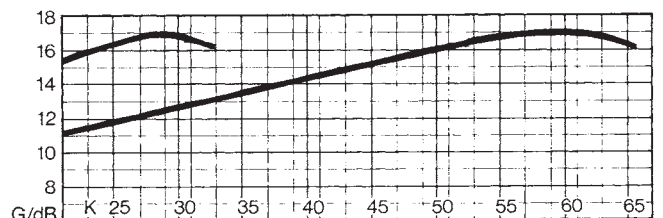

### UHF TV antennas

AU 14/60

AU 16/29-32

Type		AU 14/60	AU 16/29-32
Order no.		212126	212138
Channels		21-60	29-32
Gain	dB	8-14	15-16
Elements		16	23
Reception range	MHz	470-790	534-566
Half-power beamwidth	horiz.°	60-31	33-30
	vert.°	70-34	34-31
Front-to-back ratio	dB	20-23	23-29
Mast clamp range	mm Ø	22-60	
Length	mm	1495	2275
Windload (see page 46)	N	32.3	66.5
Packing/Weight	pc/kg	1/1.7	1/2.5
Packing dimensions	mm	1510 x 360 x 180	1180 x 340 x 120

### Gain representations for range antennas

AOI 65

AON 65

AOP 52/AOP 65

AOS 32/AOS 65

AOT 65

AU 14/60